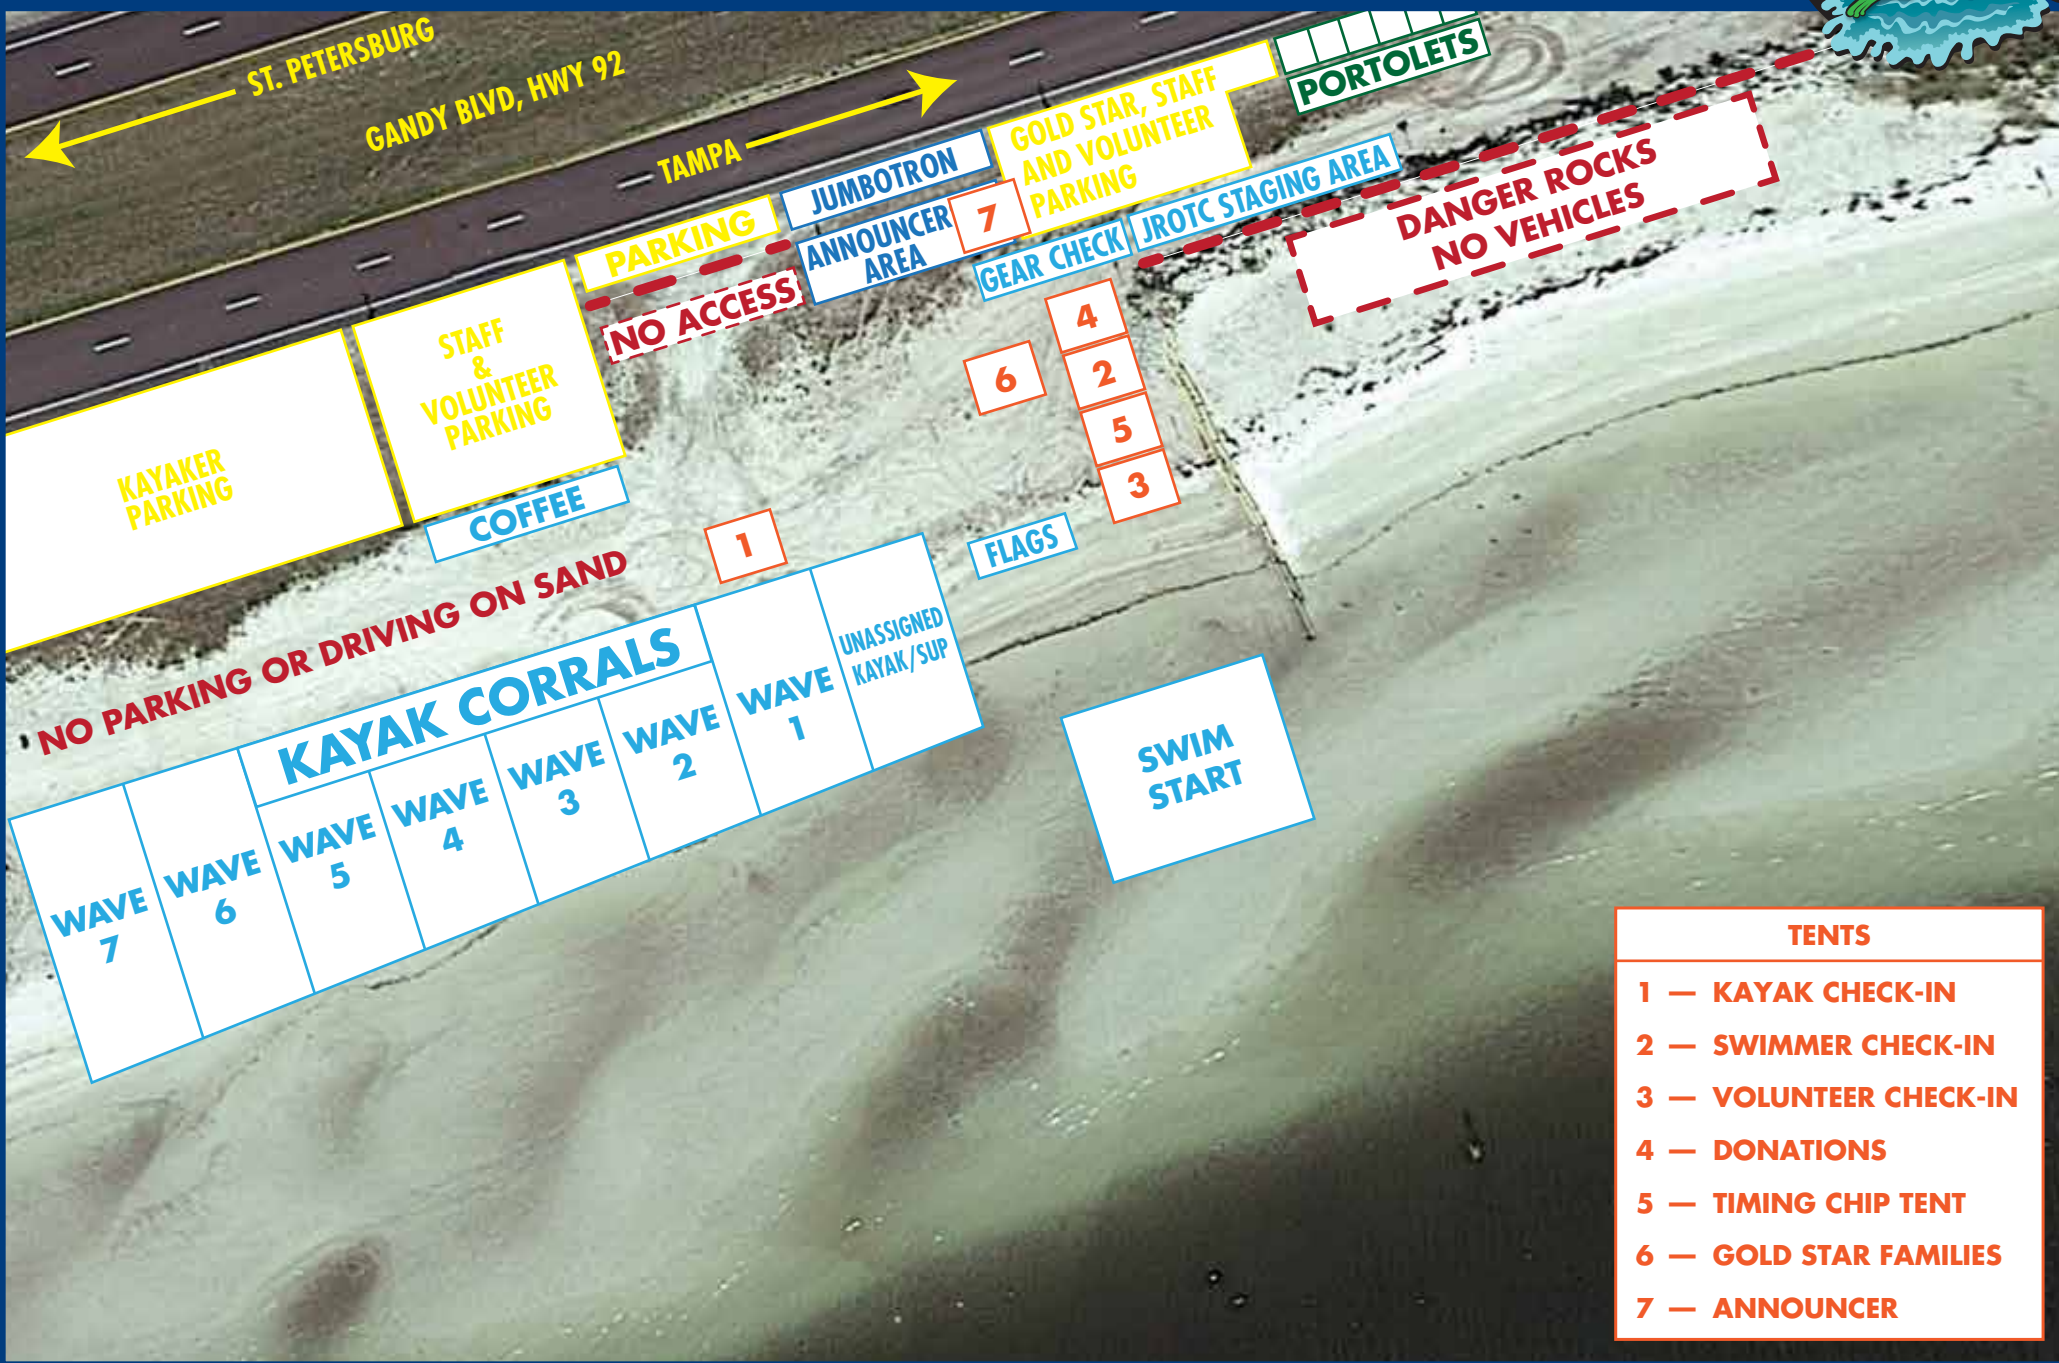

TAMPA BAY FROGMAN SWIM START MAP

TENTS	
1	KAYAK CHECK-IN
2	SWIMMER CHECK-IN
3	VOLUNTEER CHECK-IN
4	DONATIONS
5	TIMING CHIP TENT
6	GOLD STAR FAMILIES
7	ANNOUNCER